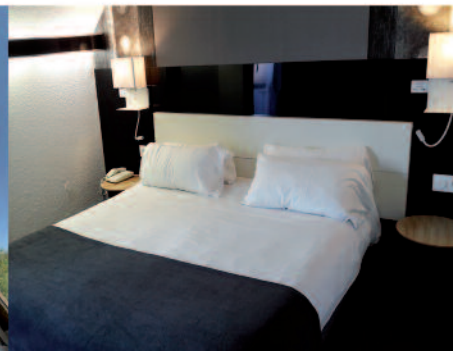

Package Golf & Hôtel

From 2024 Rate
145.00 € /pers.

Le Relais
des Châteaux Forts
Hôtel*** & Restaurant

Golf break in Bitche

Hôtel *** & Restaurant Le Relais des Châteaux Forts

2 min driving from the golf course

Hotel -Restaurant Le Relais des Châteaux Forts is close to a superb 27-hole course, opposite the Citadel, in a green and prestigious setting in the heart of the Northern Vosges Regional Park, classified as a UNESCO World Biosphere Reserve.

The package includes :

1. 1 Hotel package 85€/pers. including :
     - 1 Night in a double room with TV, WC, bathroom. Single room extra charge 18€
     - 1 Menu 3-course (excluding drinks)
     - 1 Breakfast buffet
   - The Green Fee has to be paid at the Golf course 60 € weekend and holidays (+5€)
2. .....
   145 € /pers.

Enjoy a moment in our relaxation area with jacuzzi, sauna, hammam (not included – on demand)

From 10 people, the menu, breakfast and green fee for the group organizer are covered.

Le Relais des Châteaux Forts
6 Quai Edouard Branly
57230 BITCHE
Tél. : +33 (0)3 87 96 14 14
Mail : info@hoteldurelais-bitche.com
www.hoteldurelais-bitche.com

GOLF
de **BITCHE**

Golf de Bitche
Rue des Prés - 57230 BITCHE
Tél. : +33 (0)3 87 96 15 30
Mail : contact@golf-bitche.com
www.golf-bitche.com