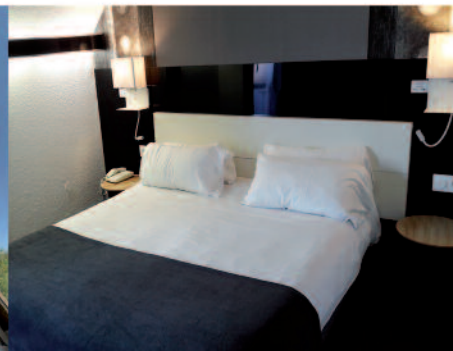

Package Golf & Hôtel

From 2023 Rate
135.00 € /pers.

Le Relais
des Châteaux Forts
Hôtel*** & Restaurant

Golf break in Bitche

Hôtel *** & Restaurant Le Relais des Châteaux Forts

2 min driving from the golf course

Hotel -Restaurant Le Relais des Châteaux Forts is close to a superb 27-hole course, opposite the Citadel, in a green and prestigious setting in the heart of the Northern Vosges Regional Park, classified as a UNESCO World Biosphere Reserve.

The package includes :

- 1 Hotel package 80€/pers. including :
  - 1 Night in a double room with TV, WC, bathroom. Single room extra charge 18€
  - 1 Menu 3-course (excluding drinks)
  - 1 Breakfast buffet

- The Green Fee has to be paid at the Golf course 55 €
  weekend and holidays (+5€)

.....
135 € /pers.

Enjoy a moment in our relaxation area with jacuzzi, sauna, hammam (not included – on demand)

From 10 people, the menu, breakfast and green fee for the group organizer are covered.

Le Relais des Châteaux Forts
6 Quai Edouard Branly
57230 BITCHE
Tél. : +33 (0)3 87 96 14 14
Mail : info@hoteldurelais-bitche.com
www.hoteldurelais-bitche.com

GOLF
de **BITCHE**

Golf de Bitche
Rue des Prés - 57230 BITCHE
Tél. : +33 (0)3 87 96 15 30
Mail : contact@golf-bitche.com
www.golf-bitche.com