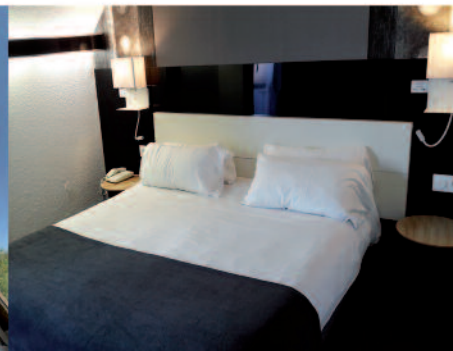

Package Golf & Hôtel

From 2022 Rate
130.00 € /pers.

Le Relais
des Châteaux Forts
Hôtel*** & Restaurant

Golf break in Bitche

Hôtel *** & Restaurant Le Relais des Châteaux Forts

2 min driving from the golf course

Hotel -Restaurant Le Relais des Châteaux Forts is close to a superb 27-hole course, opposite the Citadel, in a green and prestigious setting in the heart of the Northern Vosges Regional Park, classified as a UNESCO World Biosphere Reserve.

The package includes :

1. 1 Hotel package 75€/pers. including :
     - 1 Night in a double room with TV, WC, bathroom. Single room extra charge 18€
     - 1 Menu 3-course (excluding drinks)
     - 1 Breakfast buffet
   - The Green Fee has to be paid at the Golf course 55 € weekend and holidays (+5€)
2. .....
   130 € /pers.

Enjoy a moment in our relaxation area with jacuzzi, sauna, hammam (not included – on demand)

From 10 people, the menu, breakfast and green fee for the group organizer are covered.

Le Relais des Châteaux Forts
6 Quai Edouard Branly
57230 BITCHE
Tél. : +33 (0)3 87 96 14 14
Mail : info@hoteldurelais-bitche.com
www.hoteldurelais-bitche.com

GOLF
de **BITCHE**

Golf de Bitche
Rue des Prés - 57230 BITCHE
Tél. : +33 (0)3 87 96 15 30
Mail : contact@golf-bitche.com
www.golf-bitche.com